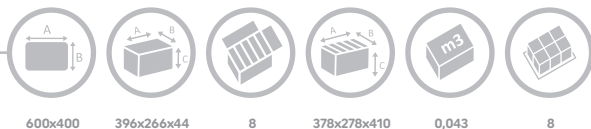

Maxi Puzzle

15 MAXI

600x400

396x266x44

8

378x278x410

0,043

8