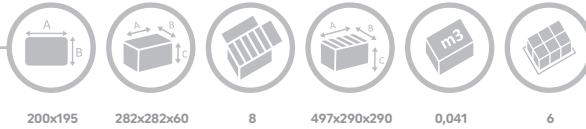

Puzzle 3 in 1