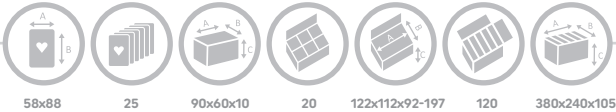

DreamWorks Trolls © 2020 DreamWorks
Animation LLC. All Rights Reserved.

LANGUAGE VERSIONS:
PL CZ LT RO SK HU HR
EE LV RS