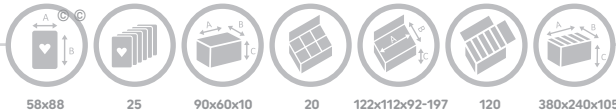

© 2020 Prism Art & Design Limited
© 2020 HIT Entertainment Limited

LANGUAGE VERSIONS:
PL CZ UA LT RO SK LV
EN HU HR EE RS