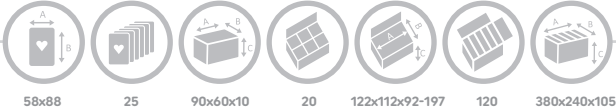

Kicia Kocia® jest chronionym znakiem towarowym
Copyright © by Anita Głowińska and Media Rodzina

LANGUAGE VERSION:
PL